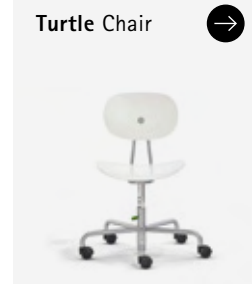

Tabletop
incl. preinstalled Rampa coupling

Melamine 28 mm
solid oak edge
○ white

Levelling feet
for uneven ground, Height +18 mm to 50 mm
Black plastic plate

Set price (frame & tabletop)

Set price (frame & tabletop)

1200 × 700

1500 × 750

1 set of 4