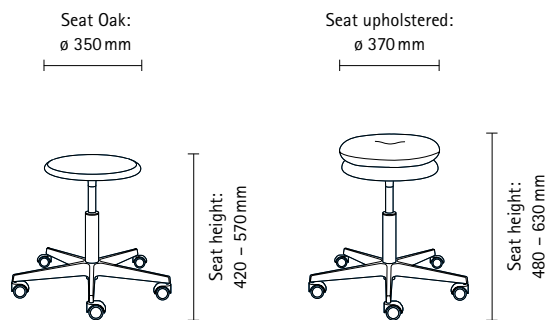

## Swivel Stool

Designer: Alexander Seifried, 2015

Our height-adjustable swivel stool: a seating object regularly met in doctor's surgeries, be that at the reception, in the treatment room or as a visitor's chair in the office. A stool for all occasions when you only sit temporarily and not always in the same position.