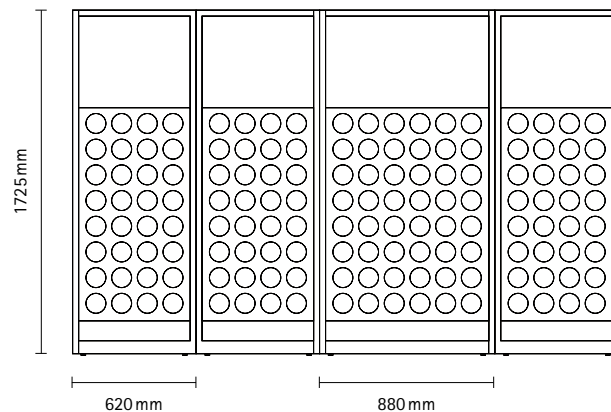

### Screen, 4-teilig

Frame Douglas Fir 30/30 mm  
Inserts panel MDF 6 mm

2740 × 1725

Frame thickness: 30 mm (folded: 120 mm)

### Panel

○ white RAL 9010