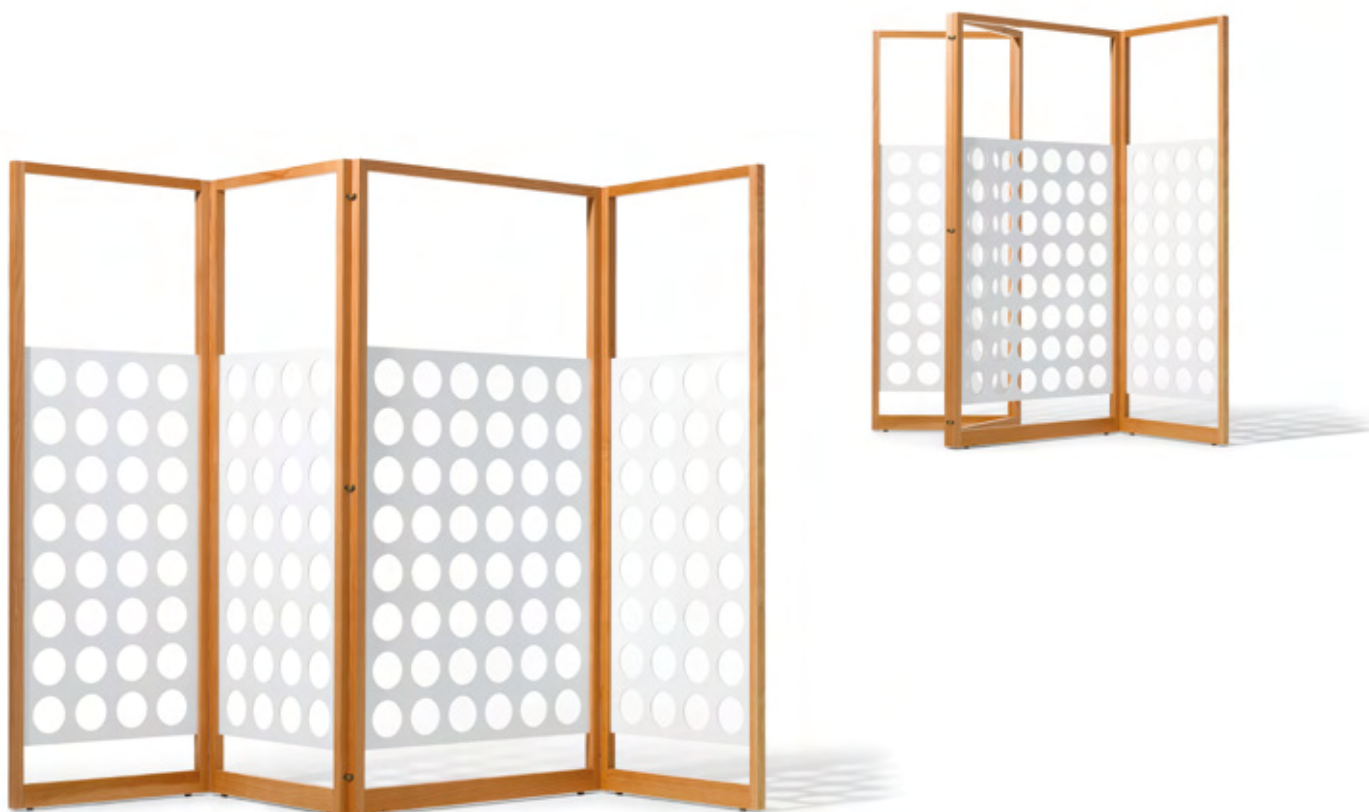

## Screen

Designer: Egon Eiermann, 1968

As an architect Egon Eiermann developed the 'Longer Eugen' House of Representatives of the German Bundestag in Bonn. The building became the city's landmark and is a striking reminder of the young German democracy. The screen was created for the foyer and meeting rooms.

### Screen, 4-teilig

Frame Douglas Fir 30/30 mm  
Inserts panel MDF 6 mm

2740 × 1725

Frame thickness: 30 mm (folded: 120 mm)

### Panel

○ white RAL 9010