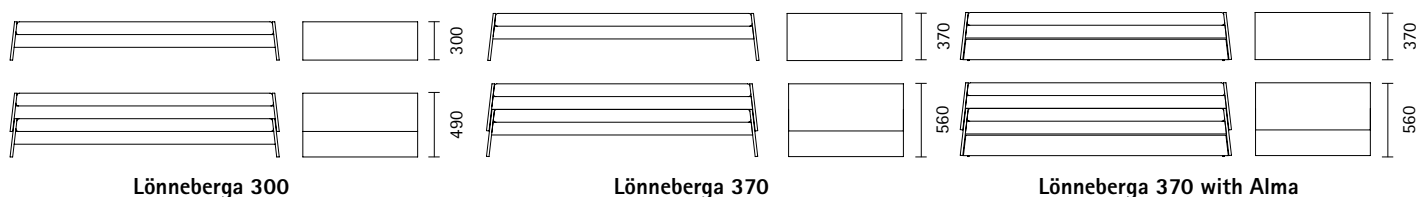

Lönneberga

Stacking Bed

Designer: Alexander Seifried, 2006/2007

A sofa as a bed or vice versa. The stacked beds effortlessly become two beds which can be set individually or as a double bed without a gap in the frame. Lönneberga is available with an additional bedding box.

| Stacking bed | Multiplex birch | Multiplex birch | Multiplex maritime pine | Solid wood |
|--|---|---|------------------------------------|--|
| 900 × 2110 × 300/370 Bedframe thickness 21 mm | Edges Multiplex | Edges red lacquered | Edges Multiplex | |
| Incl. slatted frame firmly connected to the bed frame, 17 individual slats covered in black foil with central zone reinforcement | ○ Melamine white ● Phenolic resin, black brown | ● melamine red lacquered RAL 3020 | ● maritime pine satin lacquered | ● natural oak satin lacquered |
| Bedding box Alma MDF white, matching surface 650 × 2000 × 130 | | | | |
| Lönneberga 300 | • | • | • | • |
| Lönneberga 370 | • | • | • | • |
| Bedding box Alma (only for 370) | • | • | • | • |
| Bed rails Lina | • | • | • | • |
| Mattress | Mattress covers | Bed bag Alfred | Pillow | Clip-on tray Michel |
| 900 × 2000 × 100 | removeable | 950 / 1950 × 350 × 430 | 400 × 600 | 800 × 170 |
| cold-foam RG 40, Firmness 30, Quilted cover 100% PES, removable | Fabric Solo: beige-grey or dark grey, 100% PES, 400 g/m ² Fabric Salt & Pepper: black-white, 90% CO, 10% CV, 480 g/m ² | Bedding can be stored in bed bag and subsequently used as a backrest or armrest | feathers and foam, Removable cover | powder coated black, white or red, with two notches |
| | | Short version 950 mm Long version 1950 mm | | • |
| • | Fabric Solo | Solo 950 | • | • |
| | • | Solo 1950 | • | • |
| | Fabric Salt & Pepper | Salt & Pepper 950 | • | • |
| | • | Salt & Pepper 1950 | • | • |
| | | | | Pair of braces |
| | | | | Steel powder coated black for connecting 2 beds side by side |
| | | | | • |