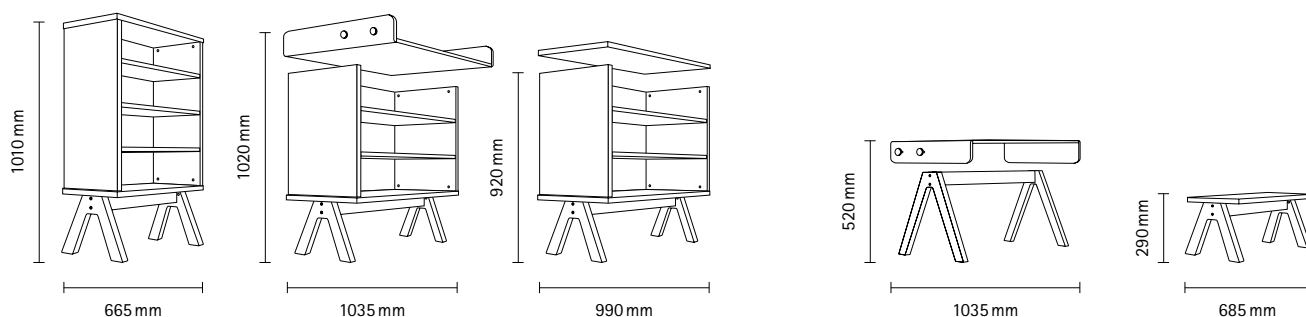

Chest of drawers

3-/5- plyboard with spruce/fir veneer, clear lacquered with white content and MDF white lacquered RAL 9010

- Spruce / fir
- MDF white

Thickness 20 mm

Plastic boxes polypropylene, pack of 3, yellow, red, green, blue, transparent (colours freely selectable)

Bench and Table

3-/5- plyboard with spruce/fir veneer, clear lacquered with white content and MDF white lacquered RAL 9010

- Spruce / fir
- MDF white

Thickness 20/33 mm

Chest of drawers, narrow 665 × 305 × 1010	●
Chest of drawers, wide 990 × 450 × 920	●
Chest of drawers, wide with changing table 1035 × 650 × 1020	●
Changing mat, faux leather, 2-farbig white/blau 880 × 600	●
Drawer (large chest of drawers) 900 × 360 × 140	●
Plastic box small, 205 × 335 × 155	●
Plastic box large, 315 × 495 × 185	●

Bench 685 × 310 × 290	●
Table 1035 × 650 × 520	●
Trestle for changing table	●
Lid for wide chest of drawers (alternative to changing table)	●

Please Note:

Delivered flat-pack for self-assembly

Famille Garage

Table and Bench with reversed trestle for changing table from chest of drawers, wide