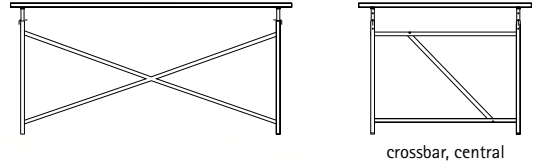

Eiermann 1

Children's Table

Designer: Egon Eiermann, 1953

The popular Eiermann 1 table frame in a special set for children. The tabletop is firmly attached to the extension rods with screws. The table height can be easily adjusted.

Table frame

including height adjustment rods with mounting bracket 335mm, 5 holes, hole interval 35 mm

1100 × 660 × 520 – 690

powder coated

- silver RAL 9006
- white RAL 9010

Tabletop

incl. preinstalled Rampa coupling

1200 × 700

1500 × 750

Melamine 28 mm

solid oak edge
○ white

Set price (frame & tabletop)

•

•

Linoleum Forbo 30 mm

Children's chair

Seat height adjustable between 300 to 420 mm, for sitters 1.10 to 1.60 m tall, soft wheels for hard floors, seat and back molded natural beech or white lacquered

Frame

- silver RAL 9006

Seat and backrest