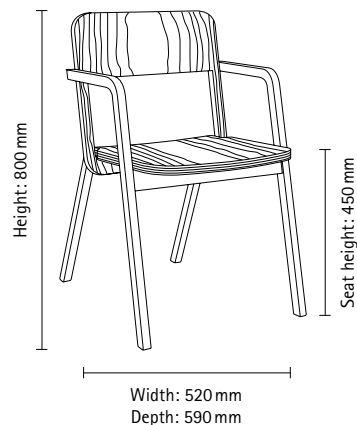

### Chair

Milled birch plywood,  
White matt plastic gliders  
520 x 590 x 450/800